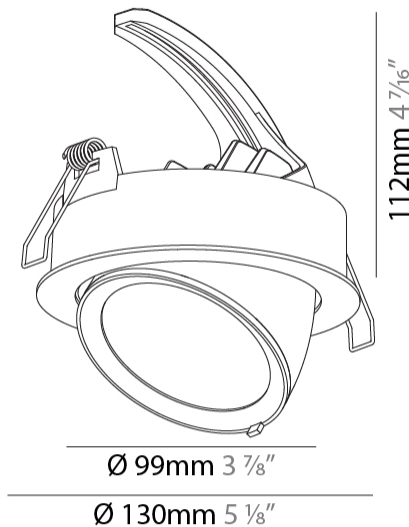

#### PHYSICAL

Shape: Round  
 Diameter (mm): 130  
 Diameter (in): 5 1/8  
 Height (mm): 112  
 Height (in): 4 7/16  
 Min. Recessing Depth (mm): 130  
 Min. Recessing Depth (in): 5 1/8  
 Light Distribution: Adjustable / Downlight  
 Weight (kg): .743  
 Weight (lbs): 1.64  
 Fixture Finish: SSR / BKV / CWI / CRY / HAB / UFT / ITA / RUA / FTG / MYG / LOD / PUS / FRO / FUP / KIA / POP / BLS / SPG / MEY / GOH / GUM / CHC / COM / ABZ / JAG / OBR / MOS / ROR  
 Fixture Material: Aluminum Die Cast  
 Cut-out Measurements: 120mm / 4 3/4"

#### RATINGS AND CERTIFICATIONS

Certified By: Certified for North American Standards  
 IP rating: IP20

120mm 4 3/4"    130mm 5 1/8"    10 | 15mm 3/8" 9/16"    45°    355°

#### PHYSICAL

Shape: Round  
 Diameter (mm): 182  
 Diameter (in): 7 3/16  
 Height (mm): 160  
 Height (in): 6 3/16  
 Min. Recessing Depth (mm): 180  
 Min. Recessing Depth (in): 7 1/16  
 Light Distribution: Adjustable / Downlight  
 Weight (kg): 1.198  
 Weight (lbs): 2.64  
 Fixture Finish: SSR / BKV / CWI / CRY / HAB / UFT / ITA / RUA / FTG / MYG / LOD / PUS / FRO / FUP / KIA / POP / BLS / SPG / MEY / GOH / GUM / CHC / COM / ABZ / JAG / OBR / MOS / ROR  
 Fixture Material: Aluminum Die Cast  
 Cut-out Measurements: 177mm / 6 15/16"