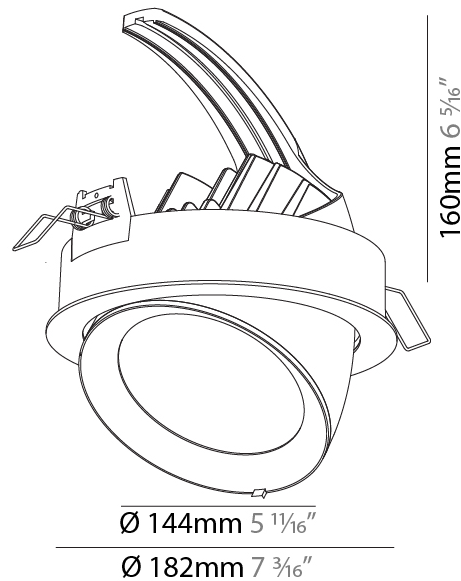

GENERAL

Series: Mechaniq Round Efficiency
Brand: Prolicht
Division: Architectural
Mounting Type: Recessed
Mounting Location: Ceiling
Subcategory: Downlight

PHYSICAL

Shape: Round
Diameter (mm): 182
Diameter (in): 7 3/16
Height (mm): 160
Height (in): 6 3/16
Min. Recessing Depth (mm): 180
Min. Recessing Depth (in): 7 1/16
Light Distribution: Adjustable / Downlight
Weight (kg): 1.198
Weight (lbs): 2.64
Fixture Finish: SSR / BKV / CWI / CRY / HAB / UFT / ITA / RUA / FTG / MYG / LOD / PUS / FRO / FUP / KIA / POP / BLS / SPG / MEY / GOH / GUM / CHC / COM / ABZ / JAG / OBR / MOS / ROR
Fixture Material: Aluminum Die Cast
Cut-out Measurements: 177mm / 6 15/16"

ELECTRICAL

Lamp Type: LED (Zhaga Standard)
Total Output Wattage (W): 21
Dimming: Tri-Mode (Non-Dimming and Phase Dimming (120Vac only) and 0-10V Dimming)
Driver Included: No
Driver Location: Recessed Housing
Driver Type: Constant Current - Universal
Housing: See components
Input Voltage (V): 120 - 277
Constant Current (MA): 700

LED

Number of LEDs: 1
Color Temperature (°K): 2700 / 3000 / 3500 / 4000
Max. Delivered Lumen (lm): 1440 / 1490 / 1568 / 1600
CRI: >90 CRI
Lamp Life (hrs): 50000

OPTICAL

Reflector°: 8
Adjustability: Rotational 355°; Tilt 45°

RATINGS AND CERTIFICATIONS

Certified By: Certified for North American Standards
IP rating: IP20

PROJECT
TYPE
SPECIFIER
QUANTITY
DATE