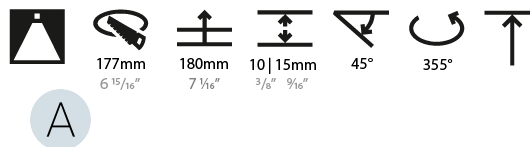

GENERAL

Series: Mechaniq Round Efficiency
Brand: Prolicht
Division: Architectural
Mounting Type: Recessed
Mounting Location: Ceiling
Subcategory: Downlight

PHYSICAL

Shape: Round
Diameter (mm): 182
Diameter (in): 7 3/16
Height (mm): 160
Height (in): 6 3/16
Min. Recessing Depth (mm): 180
Min. Recessing Depth (in): 7 1/16
Light Distribution: Adjustable / Downlight
Weight (kg): 1.198
Weight (lbs): 2.64
Fixture Finish: SSR / BKV / CWI / CRY / HAB / UFT / ITA / RUA / FTG / MYG / LOD / PUS / FRO / FUP / KIA / POP / BLS / SPG / MEY / GOH / GUM / CHC / COM / ABZ / JAG / OBR / MOS / ROR
Fixture Material: Aluminum Die Cast
Cut-out Measurements: 177mm / 6 15/16"

ELECTRICAL

Lamp Type: LED (Zhaga Standard)
Total Output Wattage (W): 21
Dimming: Tri-Mode (Non-Dimming and Phase Dimming (120Vac only) and 0-10V Dimming)
Driver Included: No
Driver Location: Recessed Housing
Driver Type: Constant Current - Universal
Housing: See components
Input Voltage (V): 120 - 277
Constant Current (MA): 700

LED

Number of LEDs: 1
Color Temperature (°K): 2700 / 3000 / 3500 / 4000
Max. Delivered Lumen (lm): 1440 / 1490 / 1568 / 1600
CRI: >90 CRI
Lamp Life (hrs): 50000

OPTICAL

Reflector°: 8
Adjustability: Rotational 355°; Tilt 45°

RATINGS AND CERTIFICATIONS

Certified By: Certified for North American Standards
IP rating: IP20

PROJECT
TYPE
SPECIFIER
QUANTITY
DATE