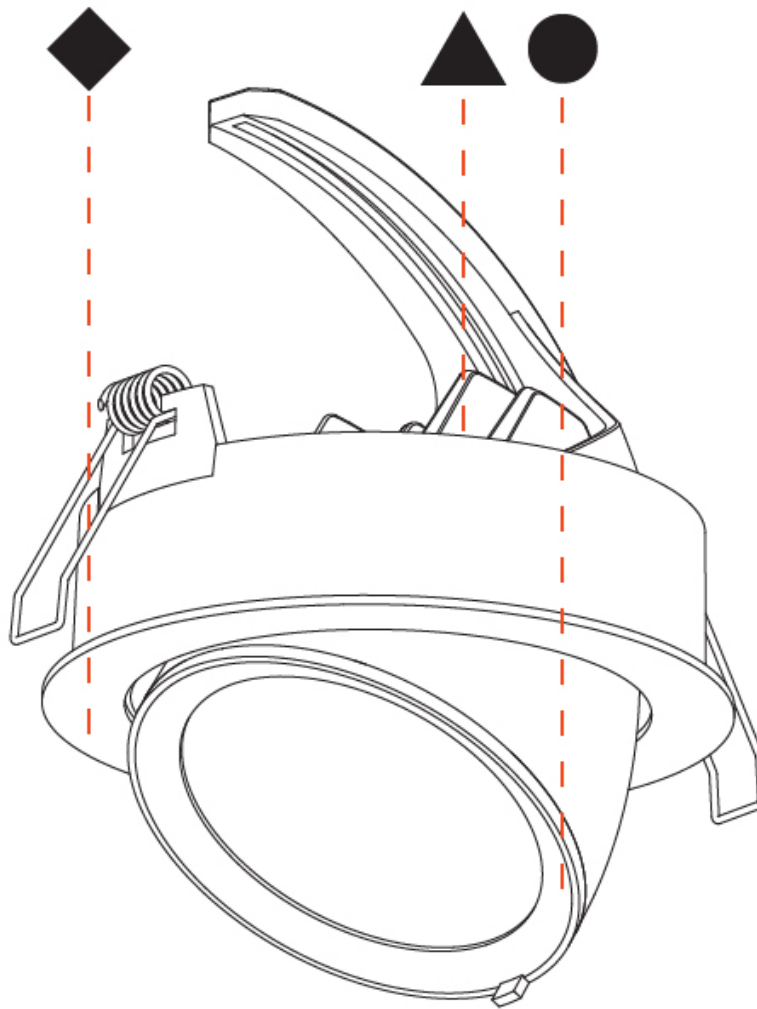

MECHANIQ ROUND EFFICIENCY RECESSED

A35067-

PROJECT _____

TYPE _____

SPECIFIER _____

QUANTITY _____

DATE _____

A