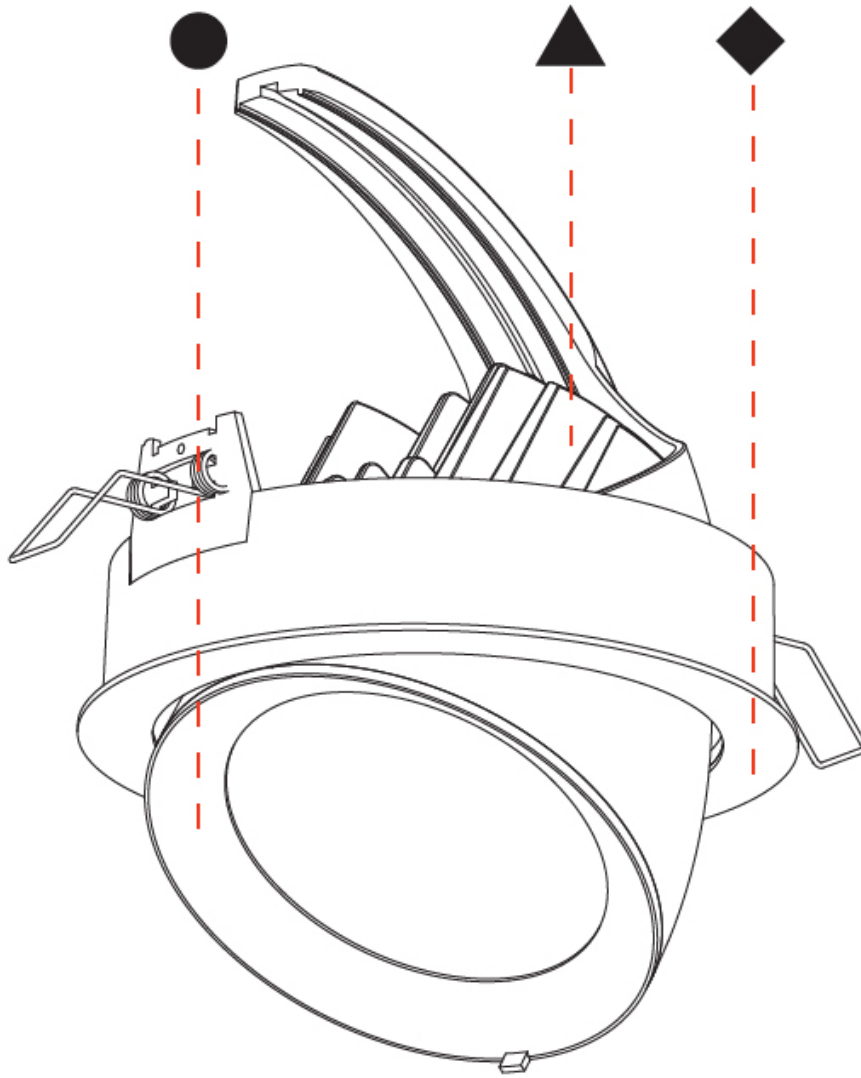

MECHANIQ ROUND EFFICIENCY RECESSED

A35073-

PROJECT

TYPE

SPECIFIER

QUANTITY

DATE

A